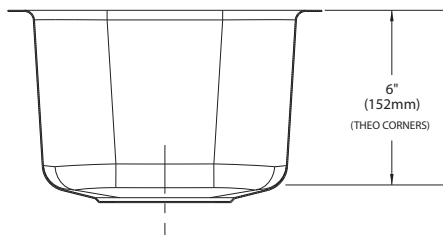

Buy it for looks. Buy it for life.®

Specifications

SINK DESCRIPTION

- Manufactured of 18 gauge stainless steel
- Bowl is a minimum of 9" x 12" x 6"
- Has one 3-1/2" diameter recessed drain opening
- Soundshield undercoating maximizes sound deadening and inhibits condensation
- Made in U.S.A.
- Silicone sealant not provided. Includes mounting bracket
- Other standard mounting hardware not included

WARRANTY

- Limited lifetime warranty against material or manufacturing defects

**Lancelot® Undermount
Single Bowl Sink
Model: S22350
(UMTL-9" x 12" x 6")**

Installation Detail

CRITICAL DIMENSIONS

(DO NOT SCALE)