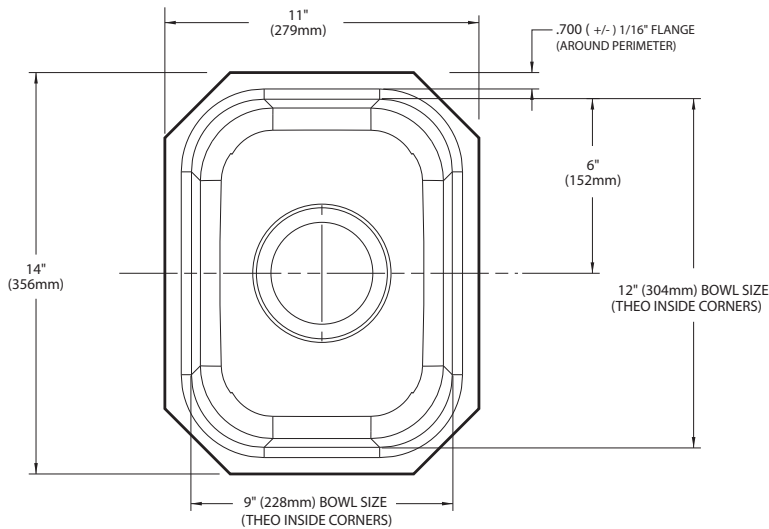

Buy it for looks. Buy it for life.®

Specifications

SINK DESCRIPTION

- Manufactured of 18 gauge stainless steel
- Bowl is a minimum of 9" x 12" x 6"
- Has one 3-1/2" diameter recessed drain opening
- Soundshield undercoating maximizes sound deadening and inhibits condensation
- Made in U.S.A.
- Silicone sealant not provided. Includes mounting bracket
- Other standard mounting hardware not included

WARRANTY

- Limited lifetime warranty against material or manufacturing defects

**Lancelot® Undermount
Single Bowl Sink
Model: S22350
(UMTL-9" x 12" x 6")**

Installation Detail

CRITICAL DIMENSIONS

(DO NOT SCALE)