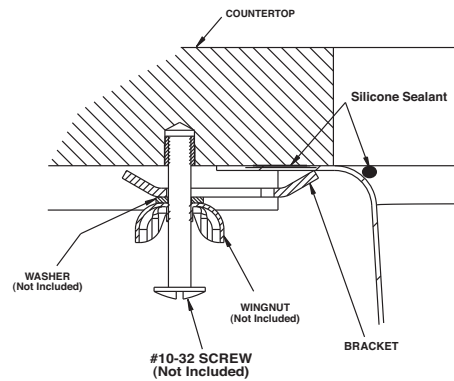

Buy it for looks. Buy it for life.®

Specifications

SINK DESCRIPTION

- Manufactured of 18 gauge stainless steel
- Bowl is a minimum of 9" x 12" x 6"
- Has one 3-1/2" diameter recessed drain opening
- Soundshield undercoating maximizes sound deadening and inhibits condensation
- Made in U.S.A.
- Silicone sealant not provided. Includes mounting bracket
- Other standard mounting hardware not included

INSTALLATION

- Template enclosed with sink
- Template ordering number 22504

STANDARDS

- Third party certified to ASME A112.19.3/CSA B 45.4 and all applicable specifications referenced therein
- Suitable for ADA compliant installation 

WARRANTY

- Limited lifetime warranty against material or manufacturing defects

**Lancelot® Undermount
Single Bowl Sink
Model: S22350
(UMTL-9" x 12" x 6")**

Installation Detail

CRITICAL DIMENSIONS

(DO NOT SCALE)